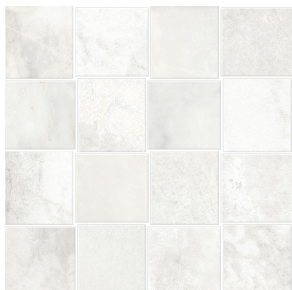

FOREVER

PORCELAIN TILE

TECHNICAL DATA

Thickness	10 mm
Shade Variation	V3
Rectified	Yes
Frost Resistance	Yes
Slip Resistance	0.42
Application	Interior/Exterior

LEAD TIME

In Stock/Quick Ship

SIZES

Wayne Tile Company

COLORS

Aurelia

PACKING INFORMATION

Size	Finish	Thickness	SF per Box	SF per Pallet	Pieces per Box
4"x12"	Matte	10 mm	6.4580	N/A	20
12"x12"	Matte	10 mm	5.8128	558.00112	6
12"x24"	Matte	10 mm	11.6250	465.0009	6
24"x24"	Matte	10 mm	11.6250	465.009	3
Opus Mosaic	Matte	10 mm	10.6568	N/A	11