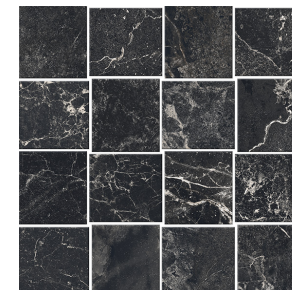

FOREVER

PORCELAIN TILE

TECHNICAL DATA

Thickness	10 mm
Shade Variation	V3
Rectified	Yes
Frost Resistance	Yes
Slip Resistance	0.42
Application	Interior/Exterior

LEAD TIME

In Stock/Quick Ship

SIZES

Wayne Tile Company

COLORS

Zenobia

PACKING INFORMATION

Size	Finish	Thickness	SF per Box	SF per Pallet	Pieces per Box
4"x12"	Matte	10 mm	6.4580	N/A	20
12"x12"	Matte	10 mm	5.8128	558.00112	6
12"x24"	Matte	10 mm	11.6250	465.0009	6
24"x24"	Matte	10 mm	11.6250	465.009	3
Opus Mosaic	Matte	10 mm	10.6568	N/A	11