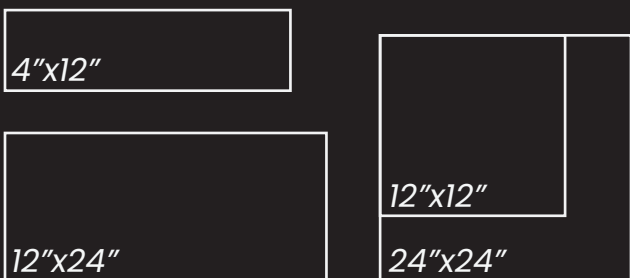

TECHNICAL DATA

Thickness	10 mm
Shade Variation	V3
Rectified	Yes
Frost Resistance	Yes
Slip Resistance	0.42
Application	Interior/Exterior

LEAD TIME

In Stock/Quick Ship

SIZES

Opus Mosaic

Deco

Wayne Tile Company

Deco Valentia

PACKING INFORMATION

Size	Finish	Thickness	SF per Box	SF per Pallet	Pieces per Box
4"x12"	Matte	10 mm	6.4580	N/A	20
12"x12"	Matte	10 mm	5.8128	558.00112	6
12"x24"	Matte	10 mm	11.6250	465.0009	6
24"x24"	Matte	10 mm	11.6250	465.009	3
Opus Mosaic	Matte	10 mm	10.6568	N/A	11